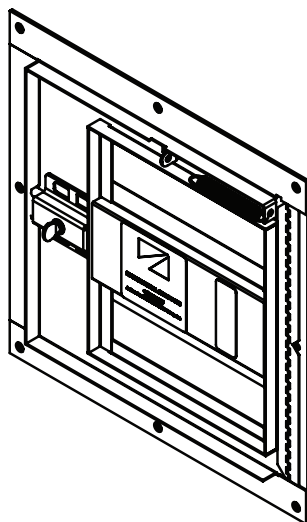

BA-FDU2RFS

2 HOUR FIRE-RATED UNINSULATED SURFACE MOUNT ACCESS DOOR