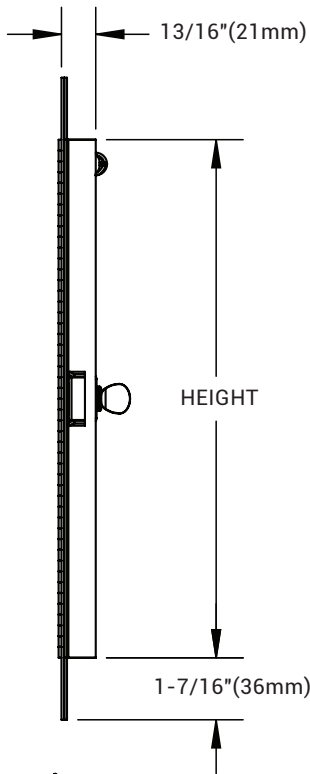

BA-FDU2RFS

2 HOUR FIRE-RATED UNINSULATED SURFACE MOUNT ACCESS DOOR