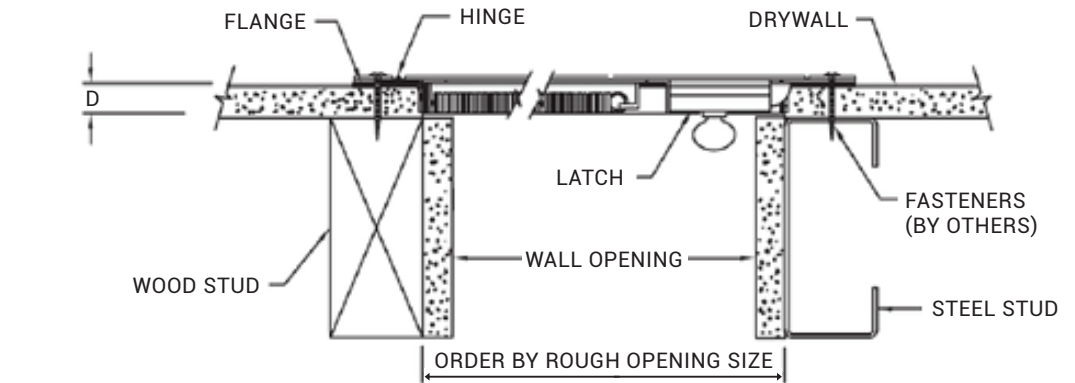

**BA-FDU2RFS**

**2 HOUR FIRE-RATED UNINSULATED SURFACE MOUNT ACCESS DOOR**

**UNIQUE SURFACE MOUNT:**  
5/8" inner frame minimizes obstructions to components within the wall Self-closing, self-latching, inside latch release Easy flush mount installation