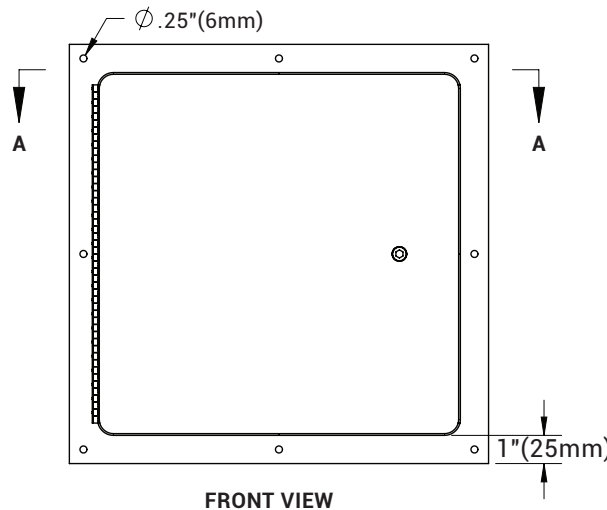

LATCH: Flush mount 1/4" Allen key slam latch

CLEAR OPENING: Width minus 1 1/2" X Height minus 1 1/2"

SKU: **BA-FDU2RFS**

**2H FIRE-RATED UNINSULATED SURFACE MOUNT ACCESS DOOR**

## DIMENSIONS AND APPEARANCE

>> [CLICK TO VIEW ADDITIONAL DETAILS AND PRICING <<](#)

FRONT VIEW

For detailed specifications see submittal sheet

### NOTES:

Order size W x H = Rough opening size

For a complete list of options visit [www.BestAccessDoors.com](http://www.BestAccessDoors.com)