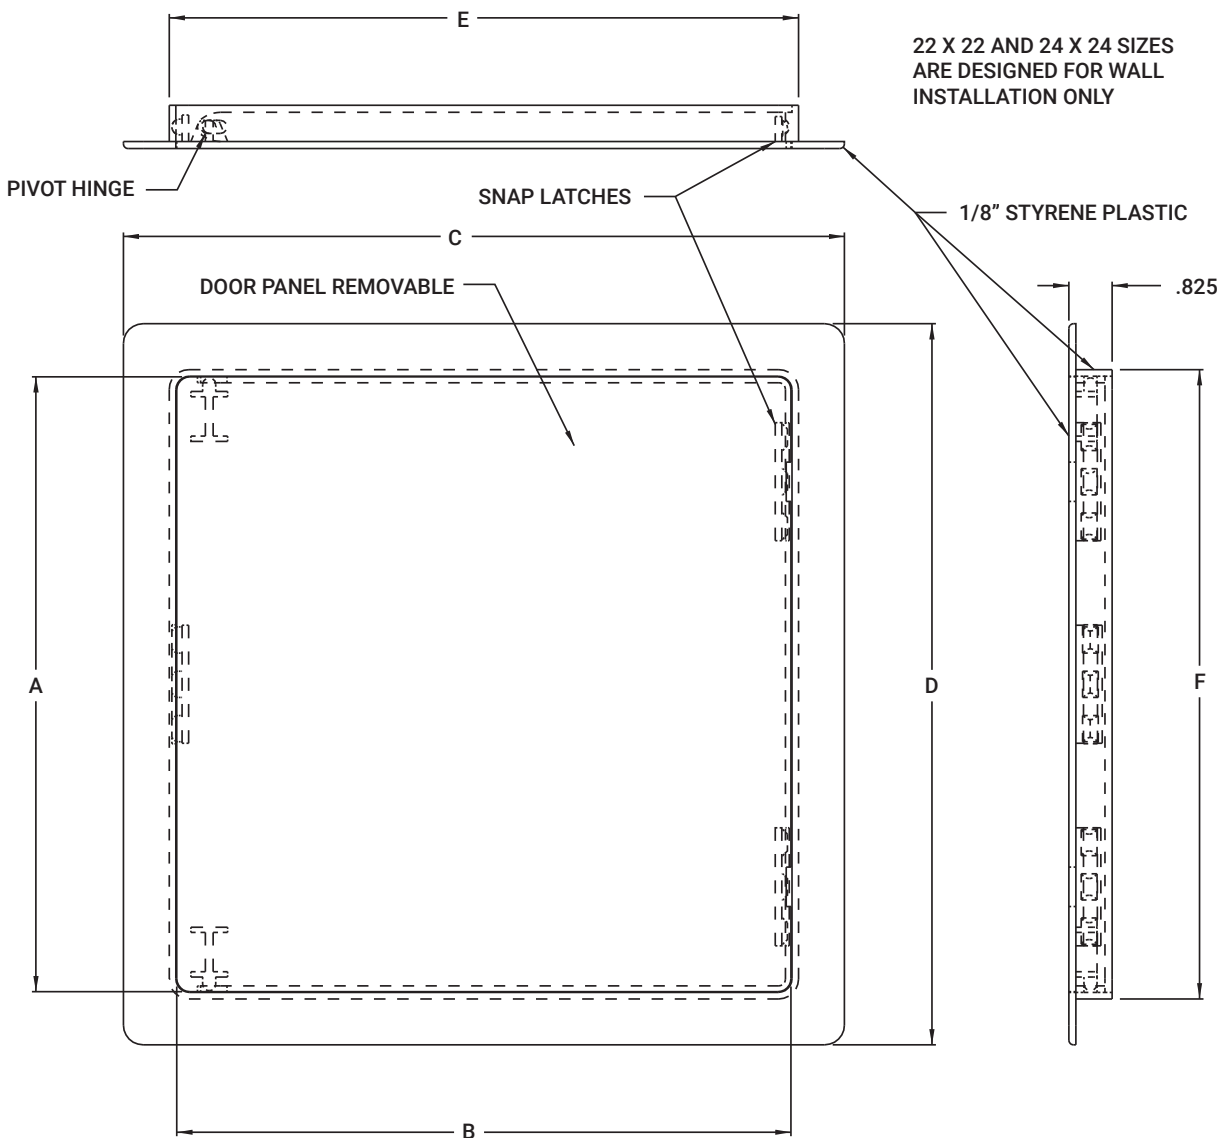

## DIMENSIONS AND APPEARANCE

>> CLICK TO VIEW ADDITIONAL DETAILS AND PRICING <<

DOOR SIZE W x H INCHES (MM)	WEIGHT	
	LBS	KG
4 x 6 (102 x 152)	0.50	0.25
6 x 9 (152 x 229)	0.50	0.25
8 x 8 (203 x 203)	0.50	0.25
12 x 12 (305 x 305)	0.50	0.25
14 x 14 (356 x 356)	0.75	0.33
14 x 29 (356 x 737)	4.00	1.87
18 x 18 (457 x 457)	2.25	1.00
*22 x 22 (559 x 559)	4.00	1.87
*24 x 24 (610 x 610)	4.75	2.15

Wall or ceiling opening is W + 3/8" ( 9 mm)  
For detailed specifications see submittal sheet

\*22 x 22 and 24 x 24 sizes are designed for wall installation only.

MANUFACTURED BY ACUDOR

VIEW OF DOOR BACK

## PROJECT DATA

Custom Sizes Available - Fast!

Scan or Click

To view Pricing and  
Additional Product Info.

PROJECT NAME :	QTY	W	H	OPTIONS
ARCHITECT :				
DEALER :				
CONTRACTOR :				
LOCATION :	SPECIAL INSTRUCTIONS :			
DATE :				
TAGGING INSTRUCTIONS :	SUBMITTAL APPROVAL : (signature or stamp)			

# PLASTIC ACCESS DOOR

NOMINAL DOOR SIZE	A	B	C	D	E	F
Inches (mm)						
4 x 6 (102x 152)	5.67 (144)	3.67 (93)	5.06 (128)	7.06 (179)	3.94 (100)	5.94 (151)
6 x 9 (152 x 229)	8.75 (222)	5.75 (146)	7.75 (197)	10.75 (273)	5.94 (151)	8.94 (227)
8 x 8 (203 x 203)	7.75 (197)	7.75 (197)	9.75 (248)	9.75 (248)	7.94 (202)	7.94 (202)
12 x 12 (305 x 305)	11.75 (298)	11.75 (298)	13.75 (349)	13.75 (349)	11.94 (303)	11.94 (303)
14 x 14 (356 x 356)	13.75 (349)	13.75 (349)	16.75 (413)	16.75 (413)	13.94 (354)	13.94 (354)
18 x 18 (457 x 457)	17.75 (451)	17.75 (451)	20.75 (527)	20.75 (527)	18.00 (457)	18.00 (457)
22 x 22 (559 x 559)	21.75 (552)	21.75 (552)	24.75 (629)	24.75 (629)	22.00 (559)	22.00 (559)
24 x 24 (610 x 610)	23.75 (603)	23.75 (603)	26.75 (679)	26.75 (679)	24.00 (610)	24.00 (610)