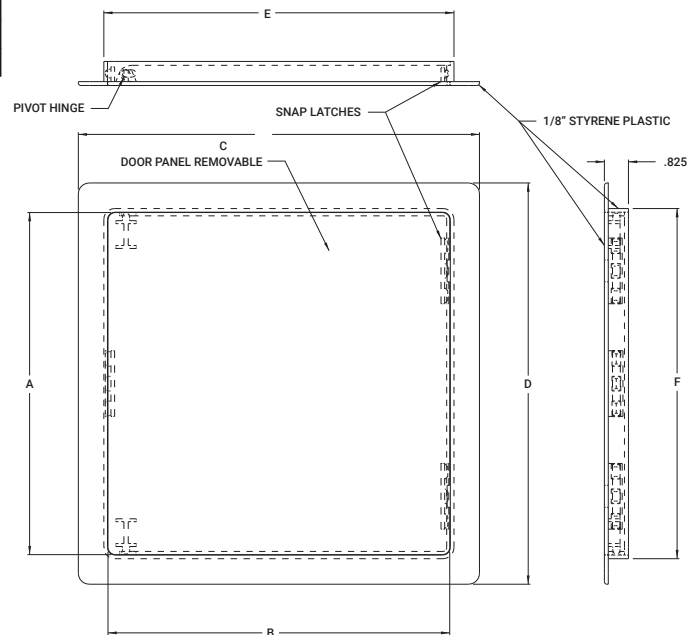

## SPECIFICATIONS

**DOOR / DOOR FRAME:** 1/8" high impact styrene plastic with U.V. stabilizers

Flush to frame — rounded safety corners, one piece outside flange with 3/4" deep mounting frame

**STANDARD LATCH:** Snap latches allow door to fit tightly within frame

## FLUSH PLASTIC ACCESS PANEL

PLASTIC ACCESS DOOR

## DIMENSIONS AND APPEARANCE

>> CLICK TO VIEW ADDITIONAL DETAILS AND PRICING <<

DOOR SIZE W x H INCHES (MM)	WEIGHT	
	LBS	KG
4 x 6 (102 x 152)	0.50	0.25
6 x 9 (152 x 229)	0.50	0.25
8 x 8 (203 x 203)	0.50	0.25
12 x 12 (305 x 305)	0.50	0.25
14 x 14 (356 x 356)	0.75	0.33
14 x 29 (356 x 737)	4.00	1.87
18 x 18 (457 x 457)	2.25	1.00
*22 x 22 (559 x 559)	4.00	1.87
*24 x 24 (610 x 610)	4.75	2.15

Wall or ceiling opening is W + 3/8" ( 9 mm)  
For detailed specifications see submittal sheet

\*22 x 22 and 24 x 24 sizes are designed for wall installation only.

MANUFACTURED BY ACUDOR

VIEW OF DOOR BACK