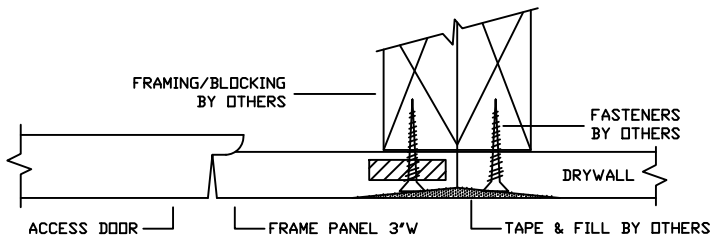

# GFRG ROUND POP-OUT ACCESS PANEL

TOP VIEW

SECTION VIEW

## GFRG ROUND POP-OUT ACCESS PANEL

### AVAILABLE PRODUCT ITEMS SCHEDULE

STOCK#	HINGED ACCESS DOOR OPENING SIZE	ROUGH OPENING SIZE
RD-580006	Ø 6"	12" x 12"
RD-580008	Ø 8"	14" x 14"
RD-580009	Ø 9"	15" x 15"
RD-580012	Ø 12"	18" x 18"
RD-580016	Ø 16"	22" x 22"
RD-580018	Ø 18"	24" x 24"
RD-580024	Ø 24"	30" x 30"
RD-580030	Ø 30"	36" x 36"