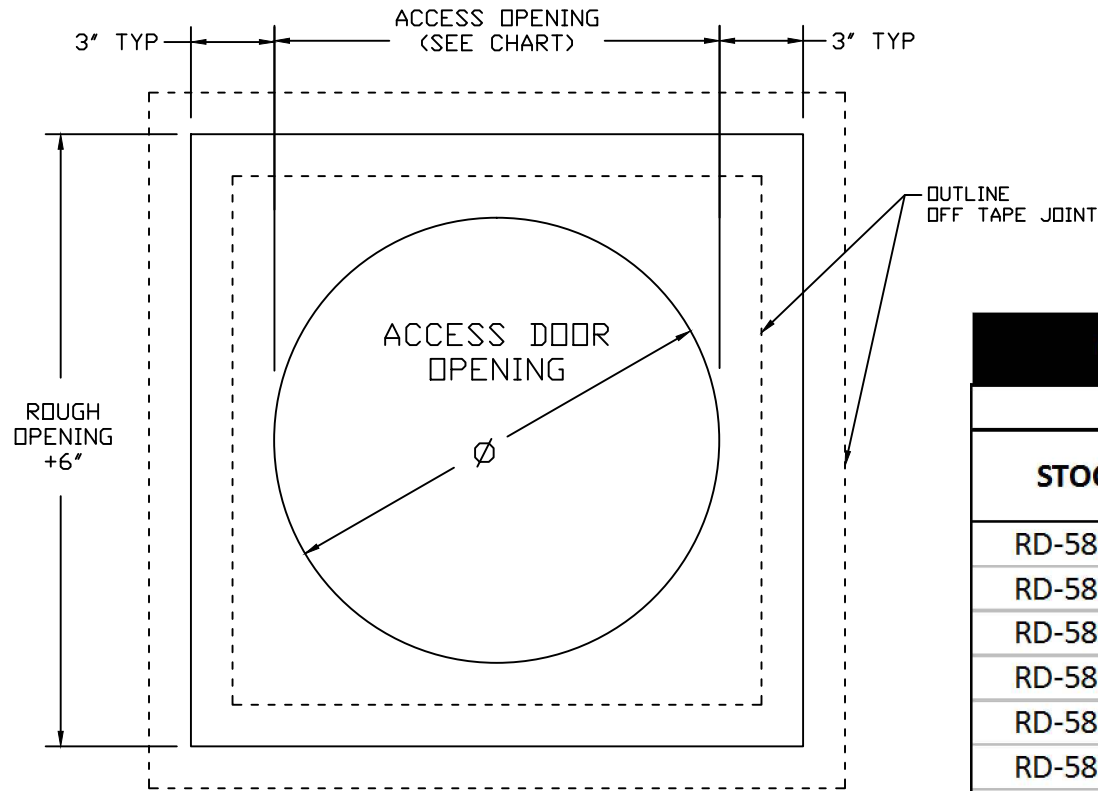

# GFRG ROUND POP-OUT ACCESS PANEL

TOP VIEW

SECTION VIEW

## GFRG ROUND POP-OUT ACCESS PANEL

### AVAILABLE PRODUCT ITEMS SCHEDULE

STOCK#	HINGED ACCESS DOOR OPENING SIZE	ROUGH OPENING SIZE
RD-580006	Ø 6"	12" x 12"
RD-580008	Ø 8"	14" x 14"
RD-580009	Ø 9"	15" x 15"
RD-580012	Ø 12"	18" x 18"
RD-580016	Ø 16"	22" x 22"
RD-580018	Ø 18"	24" x 24"
RD-580024	Ø 24"	30" x 30"
RD-580030	Ø 30"	36" x 36"