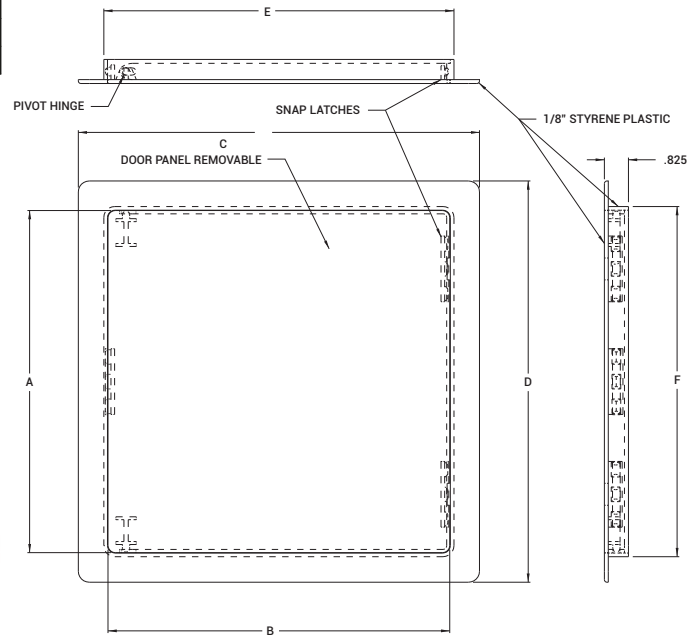

SPECIFICATIONS

DOOR / DOOR FRAME: 1/8" high impact styrene plastic with U.V. stabilizers

Flush to frame – rounded safety corners, one piece outside flange with 3/4" deep mounting frame

STANDARD LATCH: Snap latches allow door to fit tightly within frame

DOOR HINGE: Concealed

FINISH: White, with textured exposed surfaces

SKU: **BA-5XPA-3000**

FLUSH PLASTIC ACCESS PANEL

5 PACK

DIMENSIONS AND APPEARANCE

>> [CLICK TO VIEW ADDITIONAL DETAILS AND PRICING <<](#)

DOOR SIZE W x H INCHES (MM)	WEIGHT	
	LBS	KG
4 x 6 (102 x 152)	0.50	0.25
6 x 9 (152 x 229)	0.50	0.25
8 x 8 (203 x 203)	0.50	0.25
12 x 12 (305 x 305)	0.50	0.25
14 x 14 (356 x 356)	0.75	0.33
14 x 29 (356 x 737)	4.00	1.87
18 x 18 (457 x 457)	2.25	1.00
*22 x 22 (559 x 559)	4.00	1.87
*24 x 24 (610 x 610)	4.75	2.15

Wall or ceiling opening is W + 3/8" (9 mm)
For detailed specifications see submittal sheet

*22 x 22 and 24 x 24 sizes are designed for wall installation only.

MANUFACTURED BY ACUDOR

VIEW OF DOOR BACK

For a complete list of options visit
www.BestAccessDoors.com

BA-5XPA-3000 PLASTIC ACCESS DOOR

NOMINAL DOOR SIZE	A	B	C	D	E	F
Inches (mm)						
14 x 29 (356 x 737)	28.88 (734)	13.75 (348)	17.00 (432)	32.25 (819)	14.00 (356)	29.25 (743)