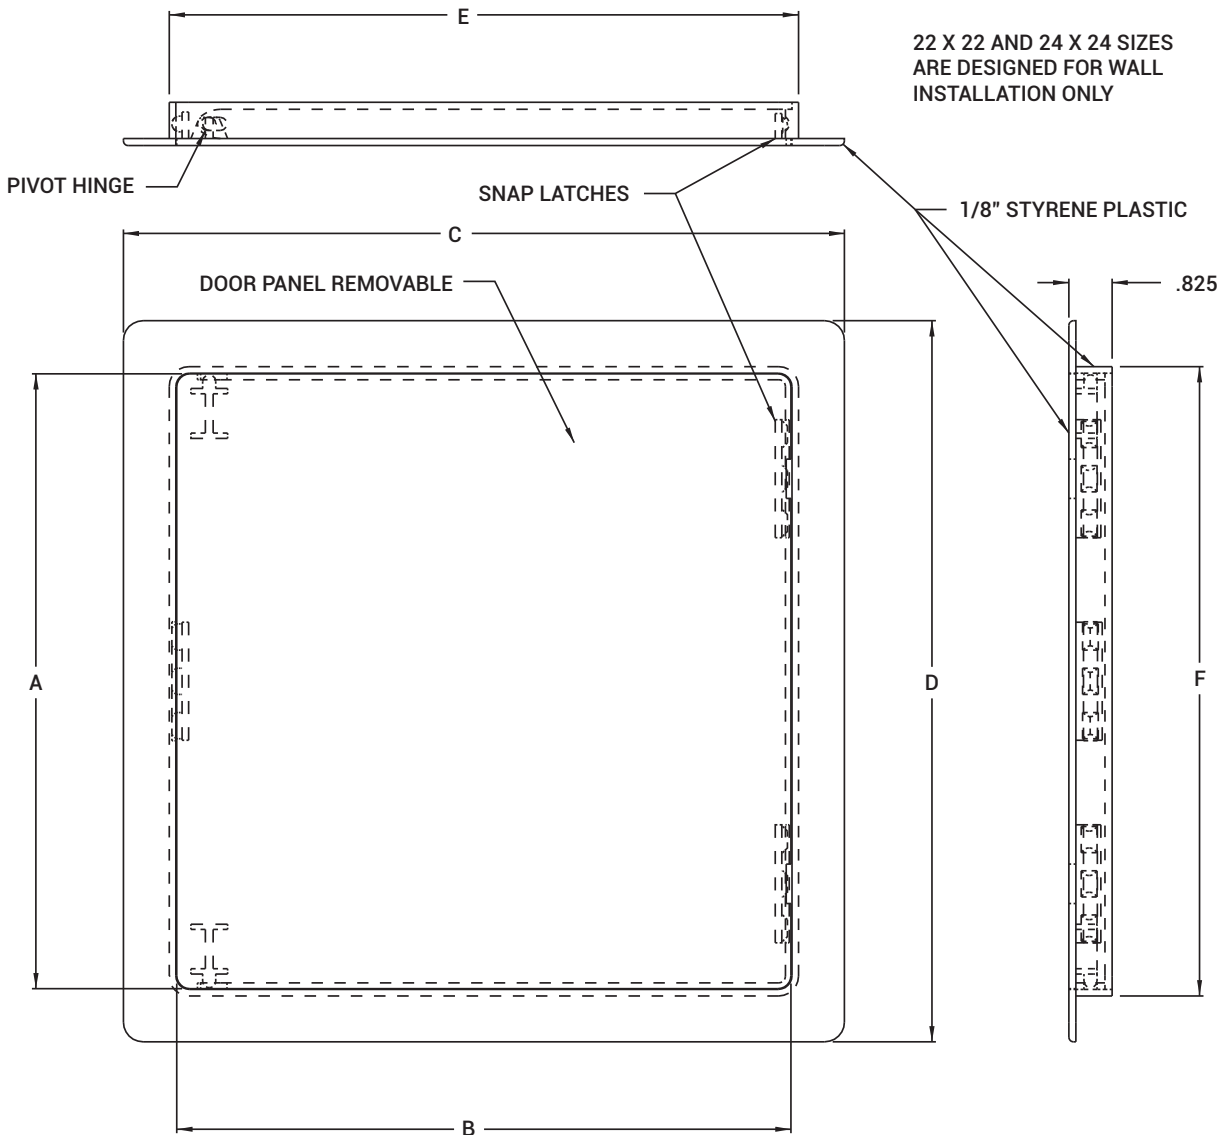

SPECIFICATIONS

DOOR / DOOR FRAME: 1/8" high impact styrene plastic with U.V. stabilizers

Flush to frame – rounded safety corners, one piece outside flange with 3/4" deep mounting frame

STANDARD LATCH: Snap latches allow door to fit tightly within frame

Wall or ceiling opening is W + 3/8" (9 mm)
For detailed specifications see submittal sheet

*22 x 22 and 24 x 24 sizes are designed for wall installation only.

MANUFACTURED BY ACUDOR

VIEW OF DOOR BACK

For a complete list of options visit
www.BestAccessDoors.com

BA-5XPA-3000 PLASTIC ACCESS DOOR

NOMINAL DOOR SIZE	A	B	C	D	E	F
Inches (mm)						
4 x 6 (102x 152)	5.67 (144)	3.67 (93)	5.06 (128)	7.06 (179)	3.94 (100)	5.94 (151)
6 x 9 (152 x 229)	8.75 (222)	5.75 (146)	7.75 (197)	10.75 (273)	5.94 (151)	8.94 (227)
8 x 8 (203 x 203)	7.75 (197)	7.75 (197)	9.75 (248)	9.75 (248)	7.94 (202)	7.94 (202)
12 x 12 (305 x 305)	11.75 (298)	11.75 (298)	13.75 (349)	13.75 (349)	11.94 (303)	11.94 (303)
14 x 14 (356 x 356)	13.75 (349)	13.75 (349)	16.75 (413)	16.75 (413)	13.94 (354)	13.94 (354)
18 x 18 (457 x 457)	17.75 (451)	17.75 (451)	20.75 (527)	20.75 (527)	18.00 (457)	18.00 (457)
22 x 22 (559 x 559)	21.75 (552)	21.75 (552)	24.75 (629)	24.75 (629)	22.00 (559)	22.00 (559)
24 x 24 (610 x 610)	23.75 (603)	23.75 (603)	26.75 (679)	26.75 (679)	24.00 (610)	24.00 (610)

BA-5XPA-3000 PLASTIC ACCESS DOOR

NOMINAL DOOR SIZE	A	B	C	D	E	F
Inches (mm)						
14 x 29 (356 x 737)	28.88 (734)	13.75 (348)	17.00 (432)	32.25 (819)	14.00 (356)	29.25 (743)