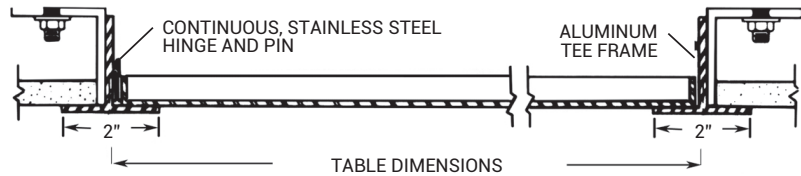

UPWARD SWING INSTALLATION DETAILS: