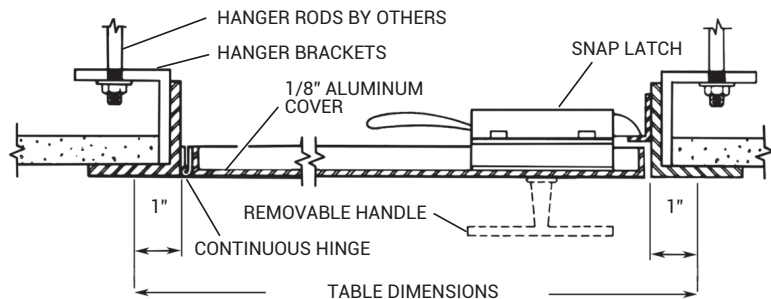

DOWNWARD SWING INSTALLATION DETAILS:

PROJECT DATA

Custom Sizes Available - Fast!

PROJECT NAME :	QTY	W	H	OPTIONS
ARCHITECT :				
DEALER :				
CONTRACTOR :				
LOCATION :	SPECIAL INSTRUCTIONS :			
DATE :	SUBMITTAL APPROVAL : (signature or stamp)			
TAGGING INSTRUCTIONS :				

TELEPHONE:
1-800-483-0823
FAX:
1-888-828-6021

228 PARK AVE. S. #76520
NEW YORK, NY, 10003

WEBSITE:
www.BestAccessDoors.com
E-MAIL:
info@bestaccessdoors.com