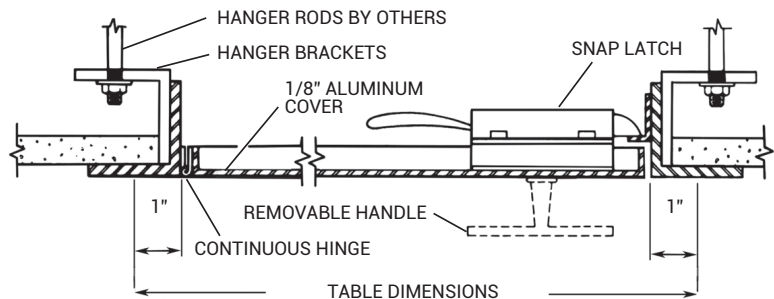

DOWNWARD SWING INSTALLATION DETAILS: