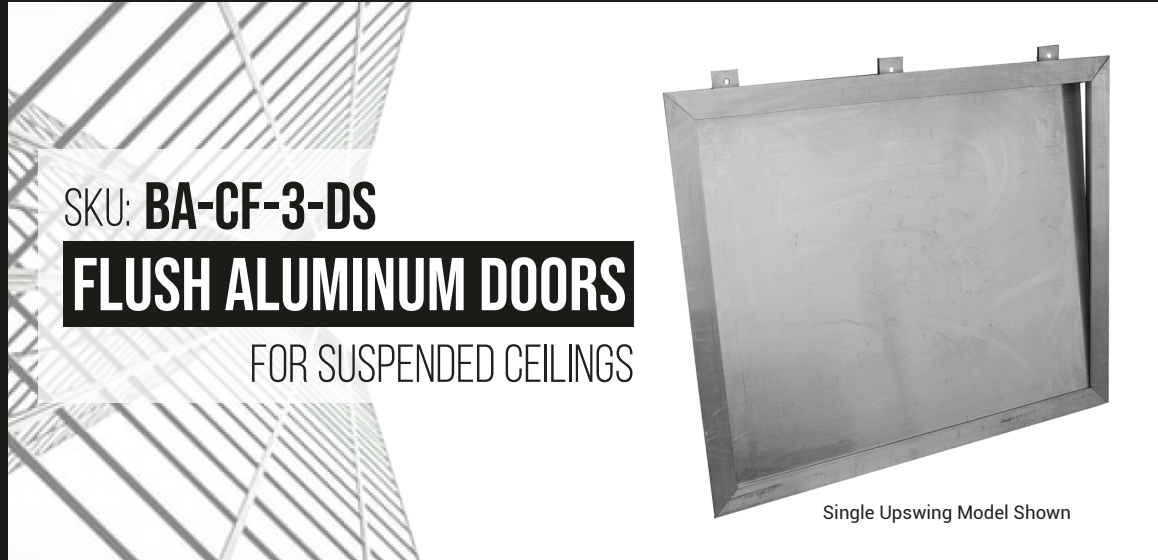

Quality Access Doors- FAST!

SUBMITTAL/TECHNICAL DATA SHEET

ADVANTAGES

- CF aluminum ceiling access doors provide convenient access to services or controls located in ceilings.
- Units are installed by bolting the hanger brackets to the hanger rods furnished and installed by contractor.
- The aluminum cover and frame with stainless steel hinges produce a strong, lightweight, corrosion-resistant assembly.
- Covers open upward smoothly on continuous hinges.
- Downward opening models are available.

SPECIFICATIONS

MATERIAL: 1/4" extruded aluminum frame and 1/8" aluminum plate door panel

FINISHES: Mill Finish Aluminum

HINGE: Stainless Steel Continuous Hinge

LOCK: For downward swing model only, covers have an automatic snap latch with removable outside handle.

Single Upswing Model Shown

SKU: **BA-CF-3-DS**

FLUSH ALUMINUM DOORS

FOR SUSPENDED CEILING

■ DIMENSIONS AND APPEARANCE

>> [CLICK TO VIEW ADDITIONAL DETAILS AND PRICING <<](#)

UPWARD SWING:

STYLE	LEAF TYPE	DIMENSIONS CENTER TO CENTER OF ANGLES OR TEES	MODEL NUMBER	SHIP. WEIGHT LBS.
CF-1 US	SINGLE	2'-6" x 2'-6"	3520-201-9	35
CF-2 US	SINGLE	2'-6" x 3'-0"	3520-204-9	40
CF-3 US	DOUBLE	2'-6" x 2'-6"	3520-207-9	45