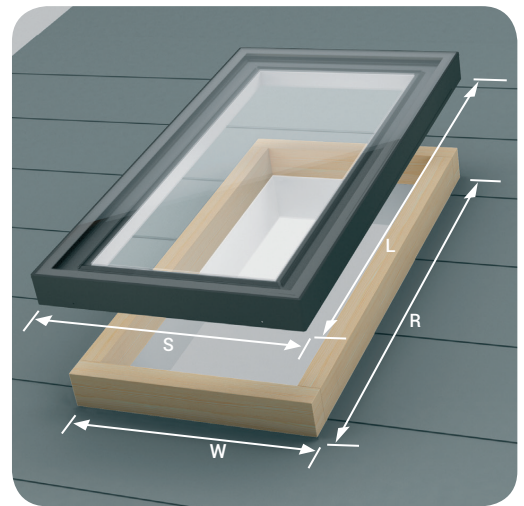

ADDITIONAL PRODUCTS TO BE USED:

Flashings	EH-C - for roof tiles, corrugated metal and standing seam EL-C - for shingles and shakes
Ice and Water Guard	- Fakro Euroband or similar self-adhesive underlayment
Included mounting accessories	- Bit torx t20 - Installation screws #10 x 2 in.
External accessories	- SMZ solar awning blind
Internal accessories	- SRF blackout blind, SRP light reducing blind

For more details see the second page

For a complete list of options visit www.BestAccessDoors.com