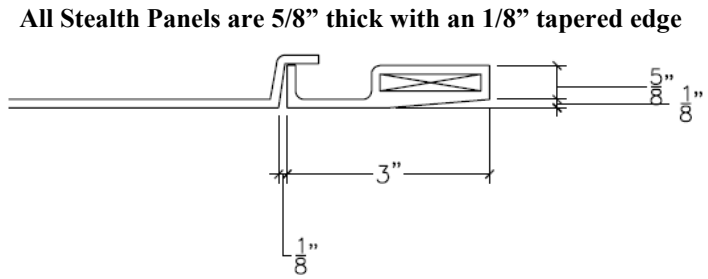

Door Size Legend	
9"	x 9"
12"	x 12"
16"	x 16"
18"	x 18"
24"	x 24"
22"	x 30"
30"	x 30"

1 *Typ. Access Panel*
Scale: NTS

2 *Frame/Door Section*
Scale: NTS

TITLE: Typ. BA-GRG Access Panel			
DRAWN BY: G.M.C.	JOB#: BestAccessDoors	SHEET#: WL1	
DATE: 4/21/09	REV: REVISION	SCALE: AS NOTED	