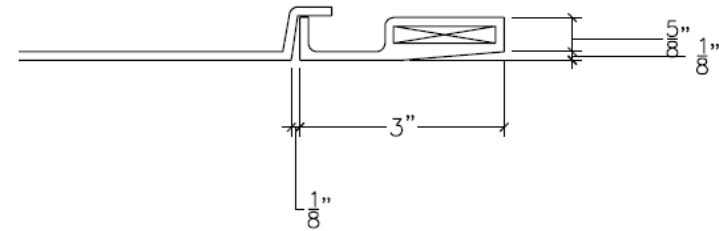

**Door Size Legend**

12" diameter  
 16" diameter  
 18" diameter  
 24" diameter

All Stealth Panels are 5/8" thick with an 1/8" tapered edge

*Typ. Round AP*

Scale: NTS

*Frame/Door Section*

Scale: NTS

TITLE: