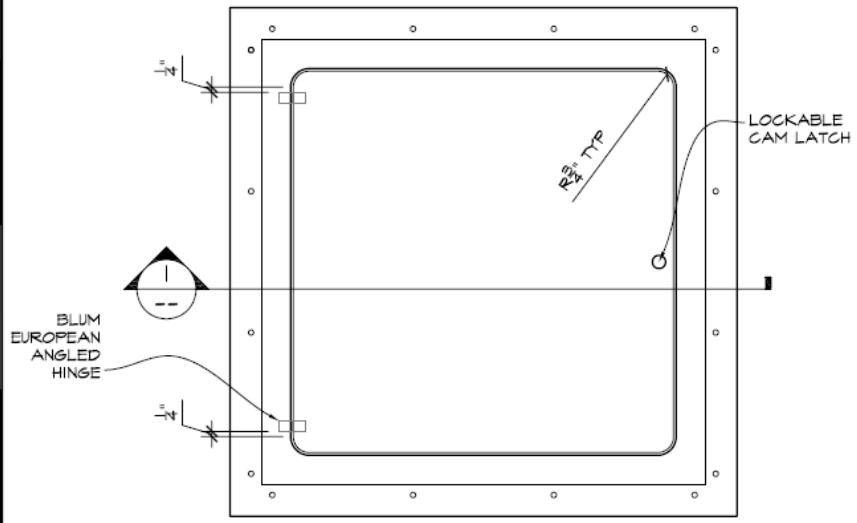

SECTION VIEW
Scale: 6"=1'

All Stealth Panels are 5/8" thick with an 1/8" tapered edge

REFLECTED PLAN
Scale: NTS

Door Size Legend	
9"	9"
12"	12"
16"	16"
18"	18"
24"	24"

TITLE: **Typ. BA-GRGH Access Panel**