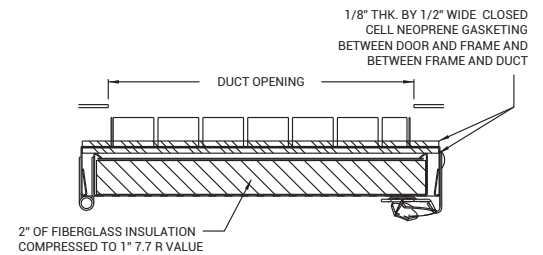

OPTIONS

- Aluminum
- Stainless steel
- Cylinder lock & key
- HASP + staple
- L-handle

SPECIFICATIONS

MATERIAL: Galvanized steel, double panel

DOOR: 24 gauge

MOUNTING FRAME: 24 gauge with 5/8" notched knock over tabs

GASKETING: 1/8" thick by 1/2" wide closed cell neoprene gasketing between door and frame and also between frame and duct

HINGE: Continuous aluminum piano hinge

INSULATION: Door panel filled with 2" fiberglass insulation (7.7 R factor), compressed into 1".

LATCH: Self tightening, hand operated cam latch

SKU: **BA-HDSS-6020**

SELF STICK DUCT DOORS

FOR SHEET METAL DUCT

DIMENSIONS AND APPEARANCE

>> CLICK TO VIEW ADDITIONAL DETAILS AND PRICING <<

DOOR SIZE W x H INCHES (MM)	DUCT OPENING	WEIGHT	
		LBS	KG
6 x 6 (152 x 152)	4.75" X 4.75"	1.25	0.6
8 x 8 (203 x 203)	6.75" X 6.75"	1.75	0.8
10 x 10 (254 x 254)	8.75" X 8.75"	2.75	1.3
12 x 12 (304 x 304)	10.75" X 10.75"	3.75	1.7
14 x 14 (356 x 356)	12.75" X 12.75"	4.75	2.2
16 x 16 (406 x 406)	14.75" X 14.75"	5.25	2.4
18 x 18 (457 x 457)	16.75" X 16.75"	6.75	3.1
20 x 20 (508 x 508)	18.75" X 18.75"	9.00	4.1
24 x 24 (610 x 610)	22.75" X 22.75"	12.0	5.5

Duct opening is normal door size minus -1 1/4" (31mm)
For detailed specifications see submittal sheet

MANUFACTURED BY ACUDOR

For a complete list of options visit www.BestAccessDoors.com

PROJECT DATA

Custom Sizes Available - Fast!