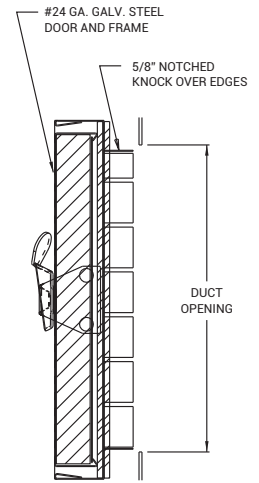

OPTIONS

- Aluminum
- Stainless steel
- Cylinder lock & key
- HASP + staple
- L-handle

SPECIFICATIONS

MATERIAL: Galvanized steel, double panel

DOOR: 24 gauge

MOUNTING FRAME: 24 gauge with 5/8" notched knock over tabs

GASKETING: 1/8" thick by 1/2" wide closed cell neoprene gasketing between door and frame and also between frame and duct

HINGE: Continuous aluminum piano hinge

INSULATION: Door panel filled with 2" fiberglass insulation (7.7 R factor), compressed into 1".

LATCH: Self tightening, hand operated cam latch

SKU: **BA-HDSS-6020**

SELF STICK DUCT DOORS

FOR SHEET METAL DUCT

DIMENSIONS AND APPEARANCE

>> CLICK TO VIEW ADDITIONAL DETAILS AND PRICING <<

DOOR SIZE W x H INCHES (MM)	DUCT OPENING	WEIGHT	
		LBS	KG
6 x 6 (152 x 152)	4.75" X 4.75"	1.25	0.6
8 x 8 (203 x 203)	6.75" X 6.75"	1.75	0.8
10 x 10 (254 x 254)	8.75" X 8.75"	2.75	1.3
12 x 12 (304 x 304)	10.75" X 10.75"	3.75	1.7
14 x 14 (356 x 356)	12.75" X 12.75"	4.75	2.2
16 x 16 (406 x 406)	14.75" X 14.75"	5.25	2.4
18 x 18 (457 x 457)	16.75" X 16.75"	6.75	3.1
20 x 20 (508 x 508)	18.75" X 18.75"	9.00	4.1
24 x 24 (610 x 610)	22.75" X 22.75"	12.0	5.5

Duct opening is normal door size minus -1 1/4" (31mm)
For detailed specifications see submittal sheet

MANUFACTURED BY ACUDOR

For a complete list of options visit www.BestAccessDoors.com

PROJECT DATA

Custom Sizes Available - Fast!