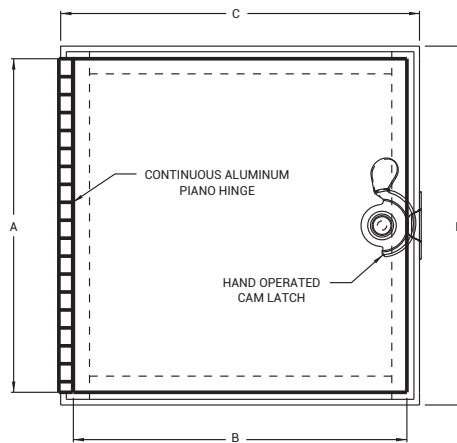

OPTIONS

- Aluminum
- Stainless steel
- Cylinder lock & key
- HASP + staple
- L-handle

SPECIFICATIONS

MATERIAL: Galvanized steel, double panel

DOOR: 24 gauge

MOUNTING FRAME: 24 gauge with 5/8" notched knock over tabs

LATCH: Self tightening, hand operated cam latch

SKU: **BA-HDSS-6020**

SELF STICK DUCT DOORS

FOR SHEET METAL DUCT

DIMENSIONS AND APPEARANCE

>> CLICK TO VIEW ADDITIONAL DETAILS AND PRICING <<

DOOR SIZE W x H INCHES (MM)	DUCT OPENING	WEIGHT	
		LBS	KG
6 x 6 (152 x 152)	4.75" X 4.75"	1.25	0.6
8 x 8 (203 x 203)	6.75" X 6.75"	1.75	0.8
10 x 10 (254 x 254)	8.75" X 8.75"	2.75	1.3
12 x 12 (304 x 304)	10.75" X 10.75"	3.75	1.7
14 x 14 (356 x 356)	12.75" X 12.75"	4.75	2.2
16 x 16 (406 x 406)	14.75" X 14.75"	5.25	2.4
18 x 18 (457 x 457)	16.75" X 16.75"	6.75	3.1
20 x 20 (508 x 508)	18.75" X 18.75"	9.00	4.1
24 x 24 (610 x 610)	22.75" X 22.75"	12.0	5.5

Duct opening is normal door size minus -1 1/4" (31mm)
For detailed specifications see submittal sheet

MANUFACTURED BY ACUDOR

For a complete list of options visit www.BestAccessDoors.com

PROJECT DATA

Custom Sizes Available - Fast!

NOMINAL DOOR SIZE	A	B	C	D	DUCT OPENING	LATCH
Inches (mm)						
6 x 6 (152 x 152)	5.5 (140)	5.5 (140)	6 (152)	6 (152)	4.75 X 4.75 (121 X 121)	1
8 x 8 (203 x 203)	7.5 (191)	7.5 (191)	8 (203)	8 (203)	6.75 X 6.75 (171 X 171)	1
10 x 10 (254 x 254)	9.5 (241)	9.5 (241)	10 (250)	10 (250)	8.75 X 8.75 (222 X 222)	1
12 x 12 (304 x 304)	11.5 (292)	11.5 (292)	12 (304)	12 (304)	10.75 X 10.75 (273 X 273)	1
14 x 14 (356 x 356)	13.5 (343)	13.5 (343)	14 (356)	14 (356)	12.75 X 12.75 (324 X 324)	2
16 x 16 (406 x 406)	15.5 (394)	15.5 (394)	16 (356)	16 (356)	14.75 X 14.75 (375 X 375)	2
18 x 18 (457 x 457)	17.5 (445)	17.5 (445)	18 (457)	18 (457)	16.75 X 16.75 (425 X 425)	2
20 x 20 (508 x 508)	19.5 (495)	19.5 (495)	20 (508)	20 (508)	18.75 X 18.75 (476 X 476)	2
24 x 24 (610 x 610)	23.5 (597)	23.5 (597)	24 (610)	24 (610)	22.75 X 22.75 (578 X 578)	2