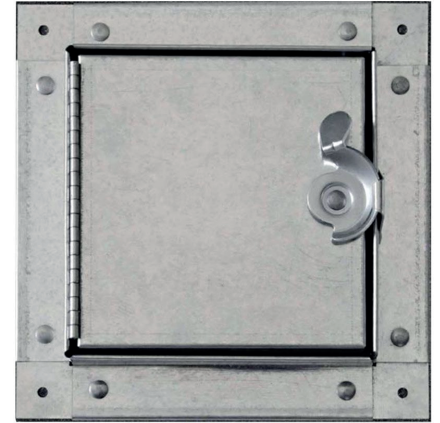

Quality Access Doors- FAST!

SUBMITTAL/TECHNICAL DATA SHEET

APPLICATION

Assures a tight seal without obstruction in the air system

FEATURES

- Insulated door panel, along with the gasketing between the door and frame
- 5/8" notched knock over tabs on the inside of the frame provide for easy installation
- These doors are designed for use in LOW to medium pressure up to 3" static W.G

OPTIONS

- Aluminum
- Stainless steel
- Cylinder lock & key
- HASP + staple
- L-handle

SPECIFICATIONS

MATERIAL: Galvanized steel, double panel

DOOR: 24 gauge

MOUNTING FRAME: 24 gauge with 5/8" notched knock over tabs

GASKETING: 1/8" thick by 1/2" wide closed cell neoprene gasketing between door and frame and also between frame and duct

HINGE: Continuous aluminum piano hinge

INSULATION: Door panel filled with 2" fiberglass insulation (7.7 R factor), compressed into 1".

LATCH: Self tightening, hand operated cam latch

SKU: **BA-HDSS-6020**

SELF STICK DUCT DOORS

FOR SHEET METAL DUCT

DIMENSIONS AND APPEARANCE

>> CLICK TO VIEW ADDITIONAL DETAILS AND PRICING <<

DOOR SIZE W x H INCHES (MM)	DUCT OPENING	WEIGHT	
		LBS	KG
6 x 6 (152 x 152)	4.75" X 4.75"	1.25	0.6
8 x 8 (203 x 203)	6.75" X 6.75"	1.75	0.8
10 x 10 (254 x 254)	8.75" X 8.75"	2.75	1.3
12 x 12 (304 x 304)	10.75" X 10.75"	3.75	1.7
14 x 14 (356 x 356)	12.75" X 12.75"	4.75	2.2
16 x 16 (406 x 406)	14.75" X 14.75"	5.25	2.4
18 x 18 (457 x 457)	16.75" X 16.75"	6.75	3.1
20 x 20 (508 x 508)	18.75" X 18.75"	9.00	4.1
24 x 24 (610 x 610)	22.75" X 22.75"	12.0	5.5