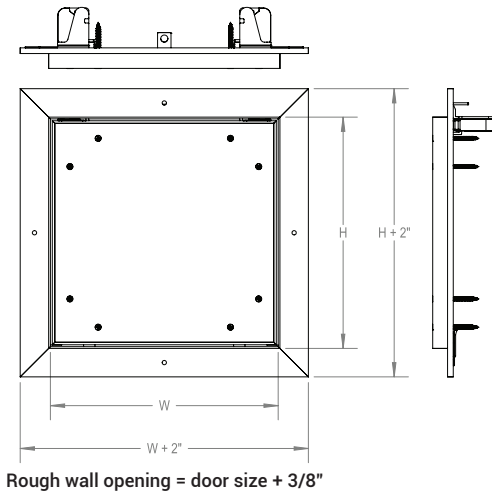

RECESSED ACCESS DOOR WITH ALUM. FRAME AND DRYWALL INLAY

FOR ALL DRYWALL SURFACES

INSTALLATION

>> [CLICK TO VIEW ADDITIONAL DETAILS AND PRICING <<](#)

DIMENSIONS AND APPEARANCE

STANDARD SIZES:

DOOR SIZE W x H		WEIGHT LBS		WEIGHT LBS	
INCHES	(MM)	1/2" DRYWALL	5/8" DRYWALL	1/2" DRYWALL	5/8" DRYWALL
8" x 8"	(203 x 203)	2.3	2.8	1.0	1.3
12" x 12"	(304 x 304)	3.5	4.4	1.6	2.0
16" x 16"	(406 x 406)	4.9	6.5	2.2	3.0
18" x 18"	(457 x 457)	5.8	7.8	2.6	3.5
20" x 20"	(508 x 508)	6.7	9.1	3.0	4.1
24" x 24"	(609 x 609)	8.8	12.2	4.0	5.5
36" x 36"	(914 x 914)	16.9	24.2	7.7	11.0
24" x 48"	(609 x 1219)	15.5	22.1	7.0	10.0

* Available for 1/2" and 5/8" drywall

** For wall installation, hinges must be located along the floor side (width)

*** Hinge location: on the first two digits (width)

Rough wall opening = door size + 3/8"