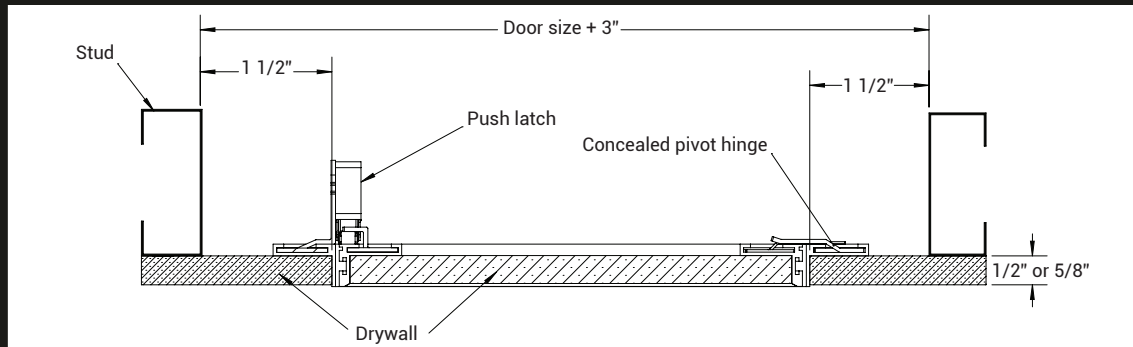

Note: Concealed free-pivot hinge, located on the first dimension (Width)

LOCK / LATCH:

Concealed push-latch

ODD SIZE AVAILABLE:

These doors are manufactured in 15 business days.

REMOVABLE DOOR:

With retaining cables

RECESSED ACCESS DOOR WITH ALUM. FRAME AND DRYWALL INLAY

FOR ALL DRYWALL SURFACES

INSTALLATION

>> [CLICK TO VIEW ADDITIONAL DETAILS AND PRICING <<](#)

DIMENSIONS AND APPEARANCE

STANDARD SIZES:

DOOR SIZE W x H		WEIGHT LBS		WEIGHT LBS	
INCHES	(MM)	1/2" DRYWALL	5/8" DRYWALL	1/2" DRYWALL	5/8" DRYWALL
8" x 8"	(203 x 203)	2.3	2.8	1.0	1.3
12" x 12"	(304 x 304)	3.5	4.4	1.6	2.0
16" x 16"	(406 x 406)	4.9	6.5	2.2	3.0
18" x 18"	(457 x 457)	5.8	7.8	2.6	3.5
20" x 20"	(508 x 508)	6.7	9.1	3.0	4.1
24" x 24"	(609 x 609)	8.8	12.2	4.0	5.5
36" x 36"	(914 x 914)	16.9	24.2	7.7	11.0
24" x 48"	(609 x 1219)	15.5	22.1	7.0	10.0

* Available for 1/2" and 5/8" drywall

** For wall installation, hinges must be located along the floor side (width)

*** Hinge location: on the first two digits (width)

Rough wall opening = door size + 3/8"