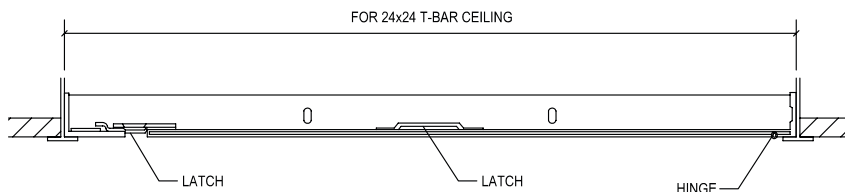

WB TB 1210 Series Drop-In Ceiling Access Door

DETAIL & SUBMITTAL SHEET

BEFORE

The TB Drop-In Ceiling door simply drops into the 1" steel stud grid and comes complete with mounting screws.

AFTER

SPECIFICATIONS:

Door & Frame: .063 Aluminum

Hinges: Continuous piano hinge. Allows opening to 180°

Latches: Flush stainless steel cam

Finish: Baked white enamel coat

OPTIONS (at additional cost)

WB 151 Key Code Cylinder locks-keyed alike with 2 keys per lock

✓	Item No.	Door Size W x H	Steel T Bar Opening	Cam Latch	Ship Wt. Lbs.
	BA-TB 1210	24 x 24	23 3/4 x 23 3/4	4	14
	BA-TB 1210	24 x 48	23 3/4 x 47 3/4	5	30

SECTION DETAIL

[Click here to view the Products](#)