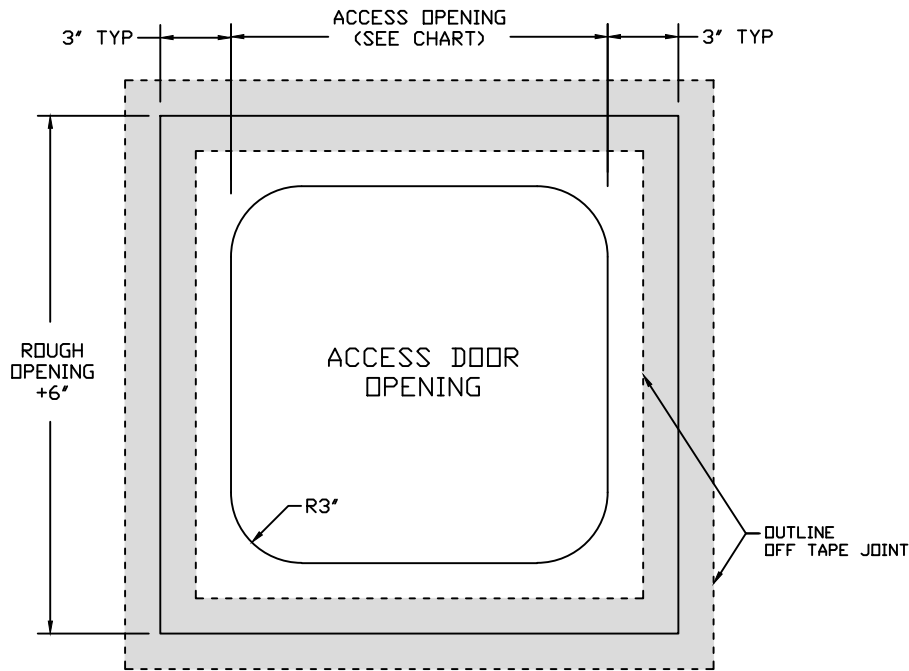

# GFRG POP-OUT ACCESS PANEL

## RADIUS CORNER - RC-580024

TOP VIEW

SECTION VIEW

### GFRG RADIUS CORNER POP-OUT ACCESS PANEL

AVAILABLE PRODUCT ITEMS SCHEDULE

STOCK#	ACCESS DOOR OPENING SIZE	ROUGH OPENING SIZE
RC-580005	5" x 5"	11" x 11"
RC-580006	6" x 6"	12" x 12"
RC-580008	8" x 8"	14" x 14"
RC-580009	9" x 9"	15" x 15"
RC-580010	10" x 10"	16" x 16"
RC-580012	12" x 12"	18" x 18"
RC-580014	14" x 14"	20" x 20"
RC-580016	16" x 16"	22" x 22"
RC-580018	18" x 18"	24" x 24"
RC-580020	20" x 20"	26" x 26"
RC-580024	24" x 24"	30" x 30"
RC-580030	30" x 30"	36" x 36"
RC-580036	36" x 36"	42" x 42"
RC-580040	40" x 40"	46" x 46"
RC-580048	48" x 48"	54" x 54"
RC-581216	12" x 16"	18" x 22"
RC-581218	12" x 18"	18" x 24"
RC-581224	12" x 24"	18" x 30"
RC-581236	12" x 36"	18" x 42"
RC-581836	18" x 36"	24" x 42"
RC-582436	24" x 36"	30" x 42"
RC-582448	24" x 48"	30" x 54"
RC-582472	24" x 72"	30" x 78"
RC-582478	24" x 78"	30" x 84"
RC-584260	42" x 60"	48" x 66"
RC-584272	42" x 72"	48" x 78"