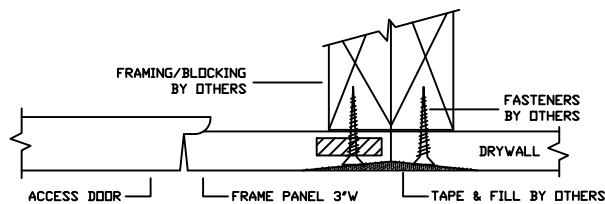

# GFRG POP-OUT ACCESS PANEL

## RADIUS CORNER - RC-580024

TOP VIEW

SECTION VIEW

### GFRG RADIUS CORNER POP-OUT ACCESS PANEL

AVAILABLE PRODUCT ITEMS SCHEDULE

STOCK#	ACCESS DOOR OPENING SIZE	ROUGH OPENING SIZE
RC-580005	5" x 5"	11" x 11"
RC-580006	6" x 6"	12" x 12"
RC-580008	8" x 8"	14" x 14"
RC-580009	9" x 9"	15" x 15"
RC-580010	10" x 10"	16" x 16"
RC-580012	12" x 12"	18" x 18"
RC-580014	14" x 14"	20" x 20"
RC-580016	16" x 16"	22" x 22"
RC-580018	18" x 18"	24" x 24"
RC-580020	20" x 20"	26" x 26"
RC-580024	24" x 24"	30" x 30"
RC-580030	30" x 30"	36" x 36"
RC-580036	36" x 36"	42" x 42"
RC-580040	40" x 40"	46" x 46"
RC-580048	48" x 48"	54" x 54"
RC-581216	12" x 16"	18" x 22"
RC-581218	12" x 18"	18" x 24"
RC-581224	12" x 24"	18" x 30"
RC-581236	12" x 36"	18" x 42"
RC-581836	18" x 36"	24" x 42"
RC-582436	24" x 36"	30" x 42"
RC-582448	24" x 48"	30" x 54"
RC-582472	24" x 72"	30" x 78"
RC-582478	24" x 78"	30" x 84"
RC-584260	42" x 60"	48" x 66"
RC-584272	42" x 72"	48" x 78"